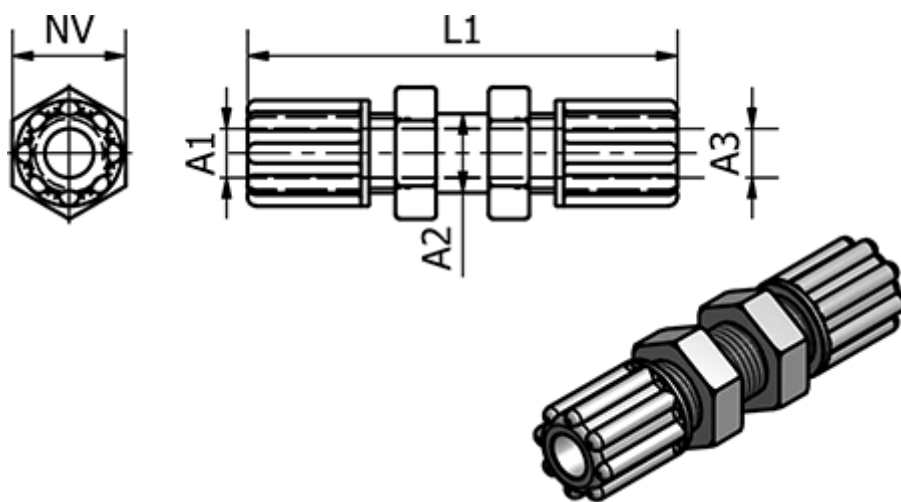

Data Sheet

Article number: 58614034

Description: Push-on 140.34, Ø9/12, Ø9/12 - M18x1,5
Straight Bulkhead

Measures

Ext. Hose Diameter A1 = 9/12

Ext. Hose Diameter A3 = 9/12

L1 = 78

NV = 24

Thread A2 = M18x1,5